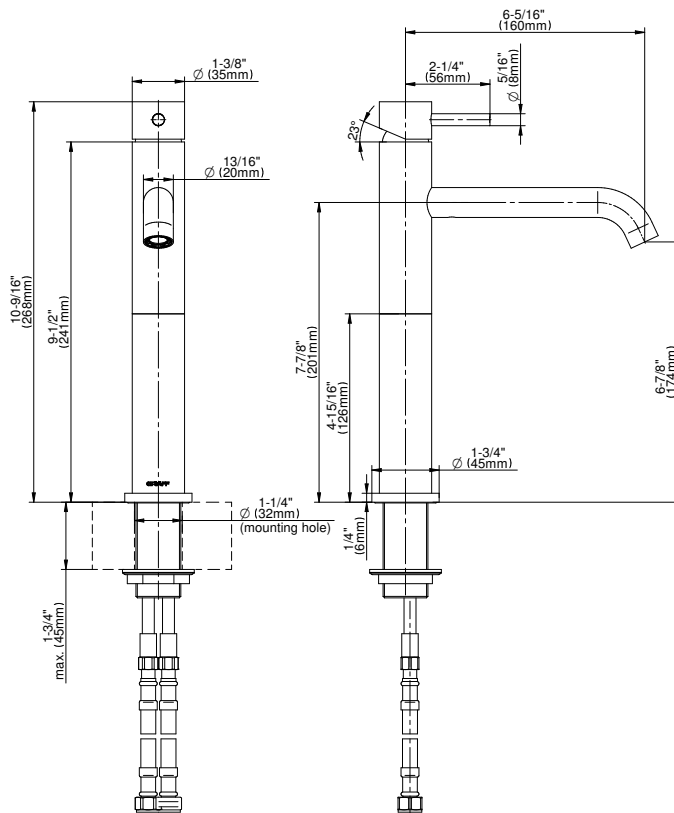

Warranty

- Limited lifetime warranty

For complete warranty information go to <https://www.graff-designs.com/en/info/faqs>